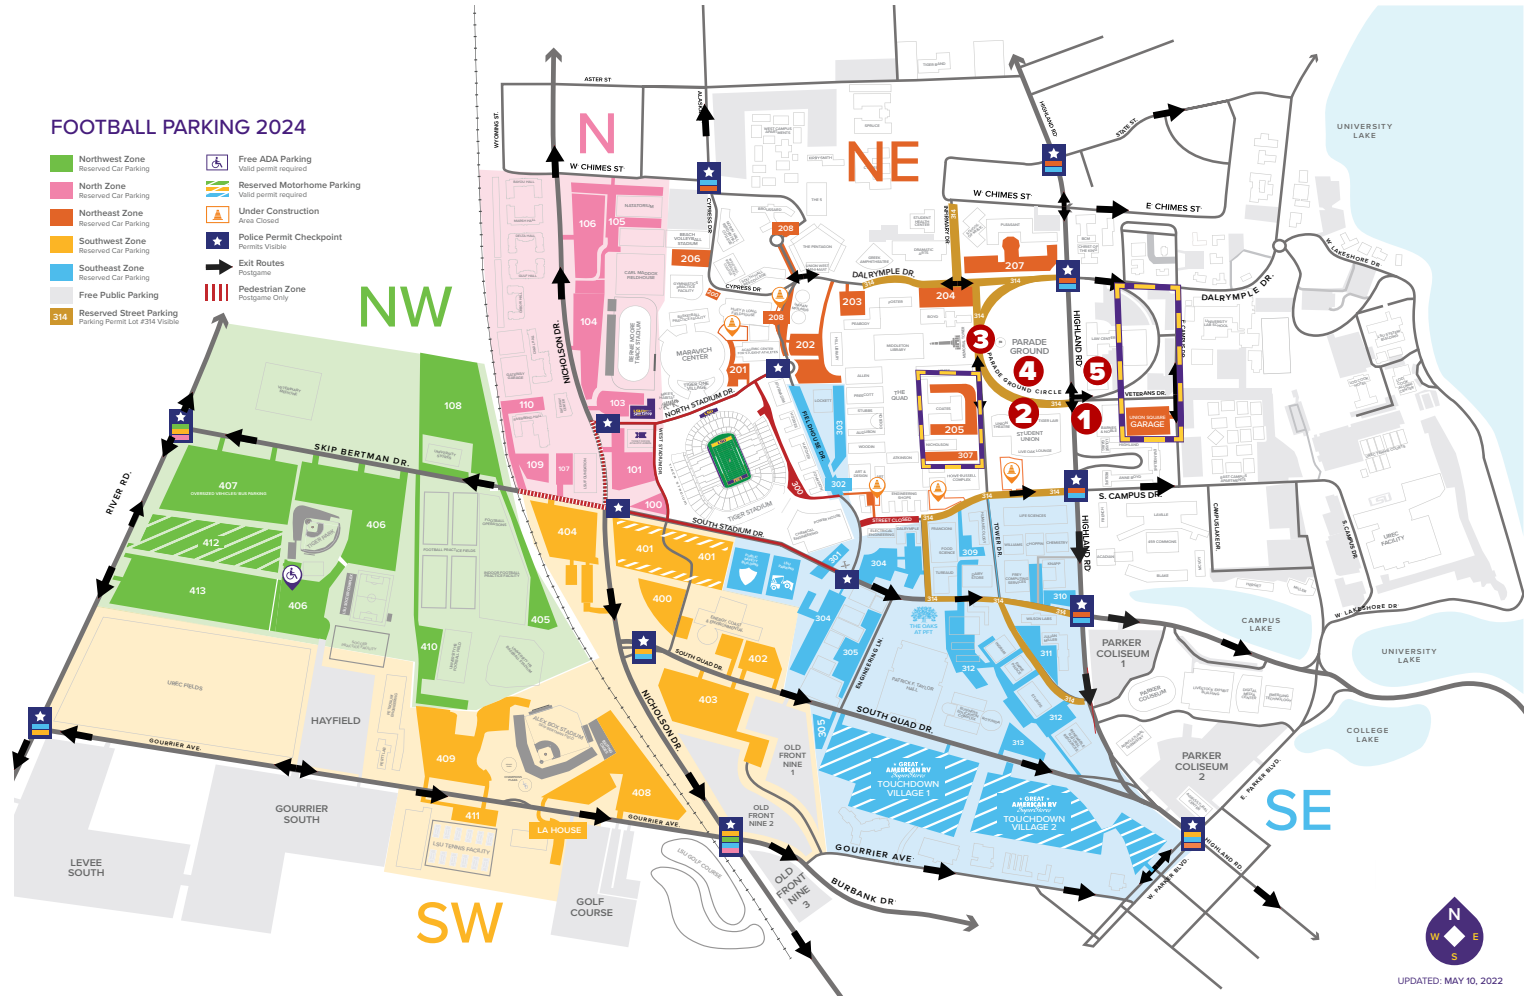

PARKING MAP

FOOTBALL PARKING 2024

MAP KEY

- **1** Check-In: 2nd Floor, Barnes & Noble at LSU
- **2** Game Night: Royal Cotillion Ballroom, LSU Student Union
  Jazz Brunch: Royal Cotillion Ballroom, LSU Student Union*
  *check email for assigned brunch location
- **3** Bengal Block Party: Memorial Tower and Tower Drive
- **4** Family Weekend Tailgate: LSU Parade Ground
- **5** Jazz Brunch: The Club at Union Square*
  *check email for assigned brunch location
- Suggested Sunday Parking

SIGNATURE EVENTS

Access Badge required to attend signature events.

Bengal Block Party

Friday, September 27
5:30–8:30 p.m. | Tower Drive

Family Weekend Tailgate

Saturday, September 28
1–4 p.m. | LSU Parade Ground

Family Weekend Jazz Brunch*

Sunday, September 29
9–10:30 a.m. and 12–1:30 p.m.
Royal Cotillion Ballroom,
LSU Student Union + The Club
at Union Square
*For Gold Package Guests Only

FULL SCHEDULE OF EVENTS

Click or scan to view.

WIFI

Network Name: lsuguest
Username: familyweekend
Password: 823549

UPDATED: MAY 10, 2022